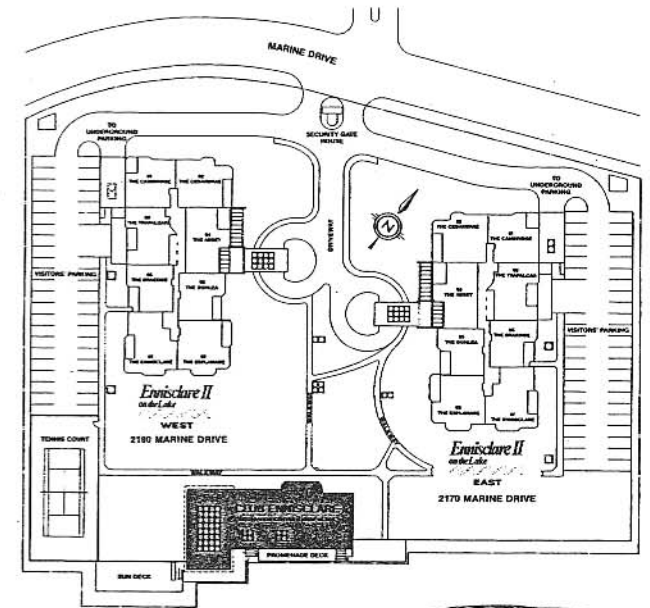

2170 Marine Drive

**The Cambridge "01"**  
1830 Square Feet